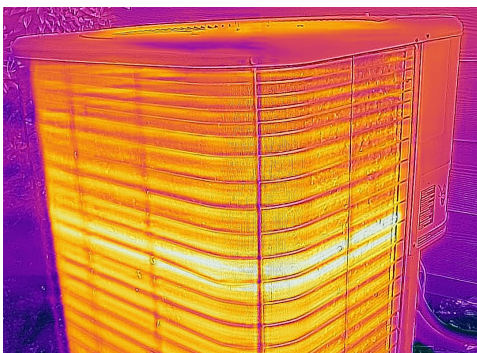

### FLIR ONE® Pro-Series

The FLIR ONE Pro and FLIR ONE Pro LT give you the power to find invisible problems faster than ever. With robust features such as multiple temperature meters and level/span controls, FLIR ONE Pro cameras work as hard as you do. The revolutionary VividIR™ image processing helps you see more details, FLIR MSX® adds sharpness and perspective, and the FLIR OneFit™ adjustable connector extends up to 4 mm to fit many popular protective cases. Whether you're inspecting electrical panels, looking for HVAC problems, or finding water damage, the FLIR ONE Pro and FLIR ONE Pro LT are tools no serious professional should be without.

#### VividIR™ IMAGE PROCESSING

Detect problems with precision thanks to the FLIR ONE Pro-Series' enhanced processing power

- Unique image processing technique generates images with up to 4x as many pixels for improved temperature measurement accuracy
- Enhances native IR resolution to output crisply detailed thermal images that are easy to interpret
- When combined with MSX®—which enhances thermal images with visual details—the FLIR ONE Pro-Series offers unsurpassed image quality for a mobile IR solution

#### PRO AND PRO LT MODELS

Get great results from the Pro LT or upgrade to the FLIR ONE Pro for higher resolution and improved sensitivity

- Choose the FLIR ONE Pro to record crisp 19,200 pixel IR images at a thermal sensitivity of 70 mK
- Record images with better clarity and temperature measurement accuracy by putting more pixels on the target
- Measure temperatures up to 400°C (752°F) with the FLIR ONE Pro, compared to a temperature maximum of 120°C (248°F) with the Pro LT