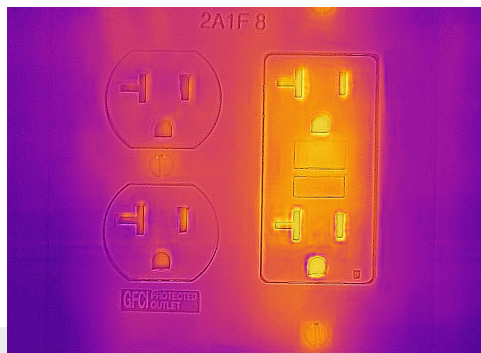

VividIR™ IMAGE PROCESSING

Detect problems with precision thanks to the FLIR ONE Pro-Series' enhanced processing power

- Unique image processing technique generates images with up to 4x as many pixels for improved temperature measurement accuracy
- Enhances native IR resolution to output crisply detailed thermal images that are easy to interpret
- When combined with MSX®—which enhances thermal images with visual details—the FLIR ONE Pro-Series offers unsurpassed image quality for a mobile IR solution

PRO AND PRO LT MODELS

Get great results from the Pro LT or upgrade to the FLIR ONE Pro for higher resolution and improved sensitivity

- Choose the FLIR ONE Pro to record crisp 19,200 pixel IR images at a thermal sensitivity of 70 mK
- Record images with better clarity and temperature measurement accuracy by putting more pixels on the target
- Measure temperatures up to 400°C (752°F) with the FLIR ONE Pro, compared to a temperature maximum of 120°C (248°F) with the Pro LT

HARD-WORKING APP

Advanced, work-based features mean more professional problem solving and functionality

- Set multiple temperature spot meters and regions of interest for concurrent measurements
- See around corners or into awkward spaces by connecting to an Apple Watch or Android smartwatch
- Access real-time thermal tips through the FLIR ONE app and prepare professional reports through FLIR Tools® mobile app